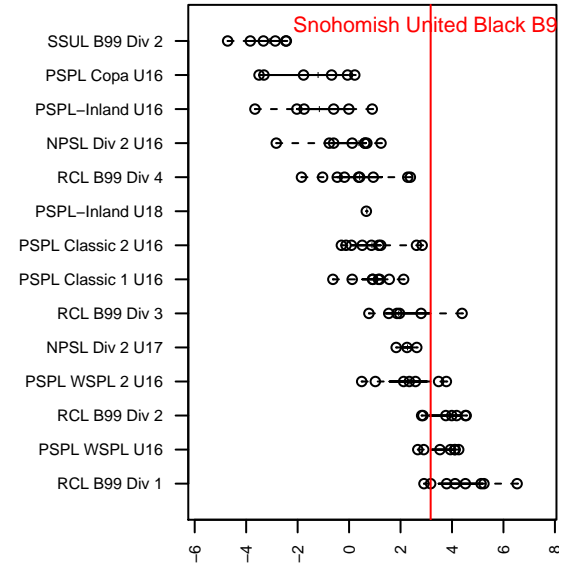

# Snohomish United Black B99

Snohomish Youth SC  
 Snohomish, WA  
 B99 total strength=1566  
 attack=20.23 defense=9.99  
 fall league = RCL B99 Div 1  
 notes= Uderitz 2014-5

alt names used:  
 SNOHOMISH UNITED B99 BLACK A T. UDER  
 SNOHOMISH UNITED B99 BLACK A T. UDER  
 SNOHOMISH UNITED BLACK A  
 SNOHOMISH UNITED B99 BLACK A T. UDER I  
 SNOHOMISH UNITED BLACK A

Venues played:  
 2015 Snohomish United Invit Gold  
 2015 Nike Crossfire Challenge Super Group U'  
 2015 Bigfoot Gold U16  
 2015 RCL B99 Div 1  
 2015 WYS Championship B99

**Snohomish United Black B99**  
 Dots are actual minus expected GF (blue circles) and GA (red triangles).  
 Blue line is smoothed change in attack strength. Red is smoothed change in defense strength.

**attack and defense variance (black dot)  
relative to other teams  
and top 10 in region**

**attack and defense rating  
relative to others at age  
and all opponents in last 13 months**

**Performance relative to 13 month average**